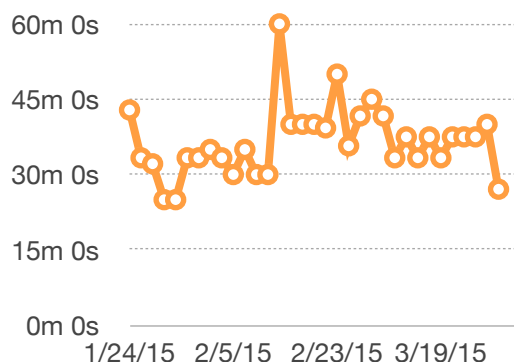

PACE (TIME / MILE)

AVERAGE DISTANCE (MI)

1.22

AVERAGE RUN TIME

42m 35s

AVERAGE PACE / MI

36m 33s

TOTAL DISTANCE (MI)

40.25

FARTHEST DISTANCE (MI)

2.40

FASTEST PACE / MI

25m 0s

DATE	TIME	DISTANCE (MILES)	PACE (TIME / MILE)	NOTES
1/24/15	60m 0s	1.40	42m 51s	Arcola Creek and back again
1/25/15	50m 0s	1.50	33m 20s	Geneva SP -23°F shoreline trail
1/27/15	45m 0s	1.40	32m 9s	Geneva SP -shoreline trail
1/28/15	30m 0s	1.20	25m 0s	Arcola Creek and back again
1/29/15	50m 0s	2.00	25m 0s	Arcola Creek and back again
1/30/15	25m 0s	0.75	33m 20s	Geneva SP -shoreline trail 18° and windy
2/2/15	50m 0s	1.50	33m 20s	Kernersville with Jerry Shive
2/3/15	70m 0s	2.00	35m 0s	Savannah, Ga with Deidre
2/4/15	50m 0s	1.50	33m 20s	Savannah with Deidre
2/5/15	45m 0s	1.50	30m 0s	Jekyll Island Ga. Beach and Trail
2/6/15	70m 0s	2.00	35m 0s	Jekyll Island Ga. Beach and Trail
2/7/15	45m 0s	1.50	30m 0s	Jekyll Island Ga. Beach and Trail
2/11/15	30m 0s	1.00	30m 0s	Venice, FI
2/12/15	30m 0s	0.50	60m 0s	Venice, FI
2/15/15	20m 0s	0.50	40m	Madison... street .... freaking cold
2/16/15	20m 0s	0.50	40m	Madison... street .... freaking cold
2/18/15	60m 0s	1.50	40m	To Arcola Creek 15°F
2/22/15	55m 0s	1.40	39m 17s 143ms	Arcola Creek
2/23/15	5m 0s	0.10	50m	2°F at Erie Bluffs..... wimped out
3/1/15	50m 0s	1.40	35m 42s 857ms	Arcola Creek and back again
3/3/15	50m 0s	1.20	41m 40s	to stop sign on Dock Road and back
3/11/15	45m 0s	1.00	45m	Hogsback Ridge... lots of snow
3/11/15	50m 0s	1.20	41m 40s	to the stop sign on Dock Road
3/13/15	40m 0s	1.20	33m 20s	to the stop sign on Dock Road
3/14/15	45m 0s	1.20	37m 30s	to the stop sign on Dock Road
3/16/15	40m 0s	1.20	33m 20s	to the stop sign on Dock Road with Deidre
3/17/15	45m 0s	1.20	37m 30s	to the stop sign on Dock Road
3/19/15	40m 0s	1.20	33m 20s	to the stop sign on Dock Road
3/20/19	45m 0s	1.20	37m 30s	to the stop sign on Dock Road
3/21/19	45m 0s	1.20	37m 30s	to the stop sign on Dock Road
3/22/15	15m 0s	0.40	37m 30s	cold and wind off lake... Breezwood Park w/D
3/23/15	20m 0s	0.50	40m	cold and wind off lake... Breezwood Park w/D
3/24/15	65m 0s	2.40	27m 5s	Austinburg Bike Trail 40°F