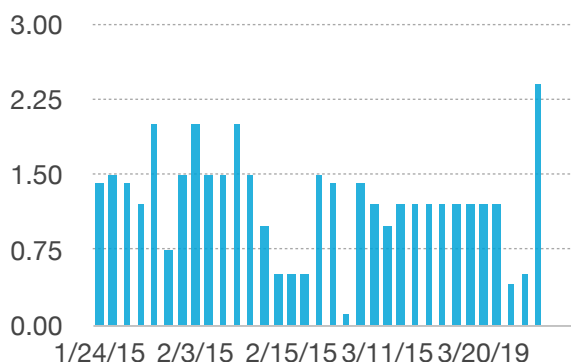

MY RUNNING LOG

DISTANCE (MILES)